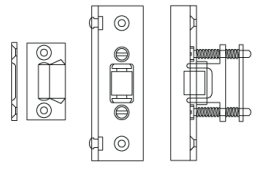

Nº 7432

The No 7432 heavy duty roller latch with adjustable silent action rubber roller and built-in stop is used to secure full sized swinging doors. The door is held in place as the spring-loaded roller falls into the depression of the strike. All Nanz plated and patinated [finishes](#) are available.

Height: Faceplate 3-3/8" Strike 2-1/4"  
Width: Faceplate 1" Strike 1-1/8"

NEW YORK BOSTON CHICAGO MIAMI LOS ANGELES SAN FRANCISCO LONDON

THE NANZ COMPANY 121 VARICK STREET NEW YORK NY 10013 212 367 7000 NANZ.COM