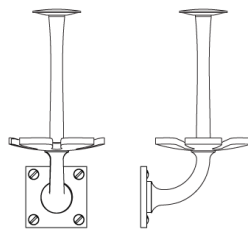

AQ-BH-22.27

The Bauhaus toothbrush and tumbler holder, based on an antique design, holds up to five toothbrushes. A boss raised by a cove fixes the elegantly curved holder to the arched post, which in turn is secured by a reeded backplate. The tumbler rests inverted above the toothbrush holder, covering the toothbrush heads yet allowing enough airflow to prevent moisture buildup. A comprehensive suite of aesthetically related bath hardware is also available, including towel rings, robe hooks, and glass towel rods, as are twelve Nanz plated and patinated finishes.

Height: 7-1/8"
 Projection: 3-1/2"
 Backplate: 2-1/4" x 2-1/4"
 Collection: Bauhaus
 Collection: Bauhaus