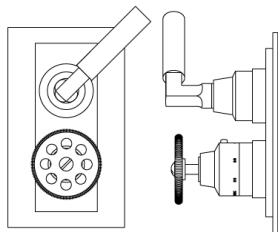

### AQ-BH-5.2-1112\_2006

The Nanz Thermostatic Volumetric Shower control is manufactured in solid brass and features Huber anti-scalding technology. In addition, a safety feature requires button activation to reach the hottest temperatures. Valve comes with integral check valves and stops for easy installation and serviceability. In addition a safety feature requires button activation to reach the hottest temperatures. Matching bath and basin fittings are offered, as are coordinating bath accessories and cabinetry. Selected examples appear below. A variety of bath friendly finishes are offered. Contact one of our offices for more information and assistance with specification. The Nanz Bauhaus collection, based on designs by Walter Gropius from the 1920s, embodies the School's belief in simple geometric forms as the basis of good design. With coordinating bath, shower, basin fittings and accessories, The collection can be coordinated throughout a project.

- Backplate: 7-1/2" x 4-1/2"
- Projection: 5-3/4"
- Lever Style: AQ-V2006.5340
- Knob Style: AQ-T1112S.5340
- Backplate Style: AQ-PTV.062
- Collection: Bauhaus

NEW YORK    BOSTON    CHICAGO    MIAMI    LOS ANGELES    SAN FRANCISCO    LONDON