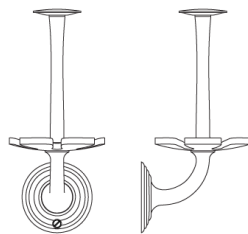

AQ-DM-22.13

The N° 22.13 toothbrush and tumbler holder, based on an antique design, holds up to five toothbrushes. A boss raised by a cove fixes the elegantly curved holder to the arched post, which in turn is secured by a reeded backplate. The tumbler rests inverted above the toothbrush holder, covering the toothbrush heads yet allowing enough airflow to prevent moisture buildup. A comprehensive suite of aesthetically related bath hardware is also available, including towel rings, robe hooks, and glass towel rods, as are twelve Nanz plated and patinated finishes.

Height: 7-1/8"
 Projection: 3-1/2"
 Backplate: 2-1/4"
 Collection: The Drum
 Collection: The Drum