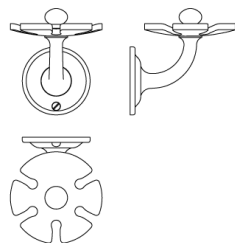

## AQ-GG-21.01

The Georgian toothbrush holder, based on an antique design, holds up to five toothbrushes. A boss raised by a cove fixes the elegantly curved holder to the arched post, which in turn is secured by an ogee-profile, astragal-encircled backplate. A comprehensive suite of aesthetically related bath hardware is also available, including towel rings, robe hooks, and glass towel rods, as are twelve Nanz plated and patinated [finishes](#).

Height x Width: 3-1/2" x 3"

Projection: 3-1/2"

Rose Diameter: 2-1/4"

Collection: Georgian

Collection: Georgian