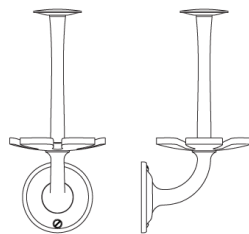

AQ-GG-22.01

The Georgian toothbrush and tumbler holder, based on an antique design, holds up to five toothbrushes. A boss raised by a cove fixes the elegantly curved holder to the arched post, which in turn is secured by a reeded backplate. The tumbler rests inverted above the toothbrush holder, covering the toothbrush heads yet allowing enough airflow to prevent moisture buildup. A comprehensive suite of aesthetically related bath hardware is also available, including towel rings, robe hooks, and glass towel rods, as are twelve Nanz plated and patinated finishes.

Height: 7-1/8"
Projection: 3-1/2"
Backplate: 2-1/4"
Collection: Georgian
Collection: Georgian

NEW YORK BOSTON CHICAGO MIAMI LOS ANGELES SAN FRANCISCO LONDON

THE NANZ COMPANY 121 VARICK STREET NEW YORK NY 10013 212 367 7000 NANZ.COM