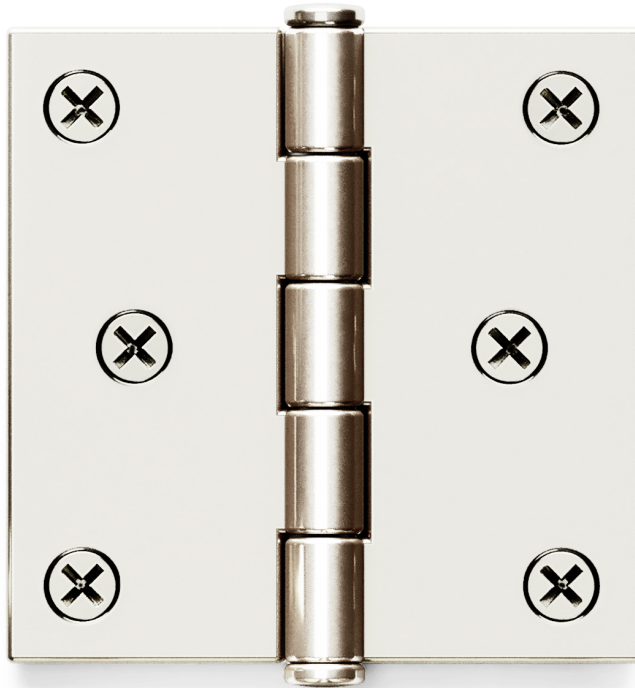

NANZ

EC-3125

86884

Height: 2-1/2"

Width: 2-1/2"

NEW YORK BOSTON CHICAGO MIAMI LOS ANGELES SAN FRANCISCO LONDON

NANZ & COMPANY 121 VARICK STREET NEW YORK NY 10013 212 367 7000 NANZ.COM