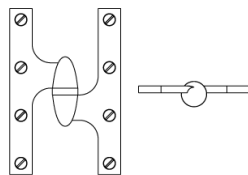

EC-3504

The parabolic profile of the EC-3504 olive knuckle hinge presents an alternative to traditional butt hinges. The olive knuckle hinge is handed. A left hand hinge is shown. It measures 6" x 4". See all available finishes here.[86885](#)

Height: 6"

Width: 4"