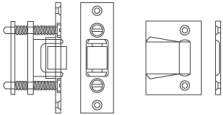

EC-7430

The EC-7430 heavy duty roller latch with adjustable silent action rubber roller is used to secure full sized swinging doors. The door is held in place as the spring-loaded roller falls into the depression of the strike. See all available finishes here.[86905](#)

Backplate: Roller 1" x 3-3/8"

Backplate: Strike 1-11/16" x 2-1/4"