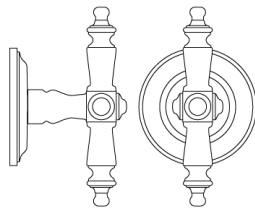

N° 1597

Designed in our Soho studio, this handle is available for use as passage, privacy, or entry hardware, as well as for use as a fixed dummy pull. The handle may be modified for use as cabinetry hardware as well. Available in all standard plated and patinated finishes.

83060

Diameter: 4-3/4"