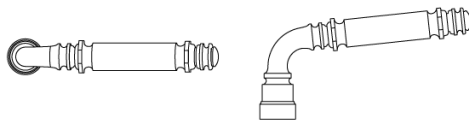

N° 2595

Designed in our Soho studio, this handle is available for use as passage, privacy, or entry hardware, as well as for use as a fixed dummy pull. The handle may be modified for use as cabinetry hardware as well. Available in all standard plated and patinated [finishes](#).

Length: 4-3/4"
Projection: 2-7/8"
Rose Diameter: 1-3/4"