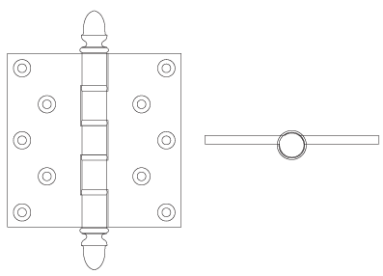

N° 3055AF

The heavy leaf butt hinge, equipped with four load-bearing bushes, can accommodate the heaviest of doors. The No 3055AF is not only functionally stronger, but it also has a more substantial aesthetic which lends itself to important doors or public areas. Larger and smaller versions can be manufactured for different door specifications. The hinge is shown with acorn finials but can be provided with any other of our finial designs. All plated and patinated finishes are available. Bushings can be provided in a non-matching finishes if preferred.

Height x Width: 5"x5"

Collection: Georgian

NEW YORK BOSTON CHICAGO MIAMI LOS ANGELES SAN FRANCISCO LONDON

THE NANZ COMPANY 121 VARICK STREET NEW YORK NY 10013 212 367 7000 NANZ.COM

© 1989-2017 ALL RIGHTS RESERVED