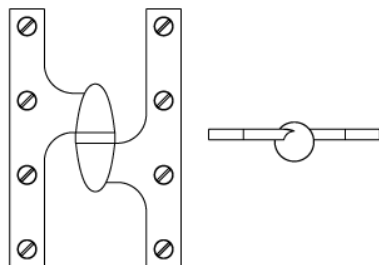

N° 3504

The parabolic profile of the N° 3504 olive knuckle hinge presents a handsome decorative element when an alternative to butt hinges is required. The hinge is suitable for contemporary as well as traditional interiors. All Nanz plated and patinated finishes are available. The hinge is handed; a right-hand hinge shown.

Height x Width: 6"x4"

Collection: Moderne