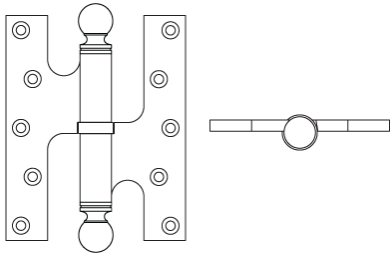

N° 3754BF

The No 3754 modern lift-off hinge, sometimes called a *paumelle*, updates 18th-century French design by eliminating superfluous ornament. The upper and lower cylindrical knuckles are separated by a disk-shaped bearing that creates a sense of proportion that works well in both traditional and modern interiors. The hinge is shown with ball [finials](#). The hinge is handed; the right-hand hinge is shown. Nanz also manufactures a matching cabinetry *paumelle*. All Nanz plated and patinated [finishes](#) are available.

Height x Width: 5"x4"

Collection: American Revival