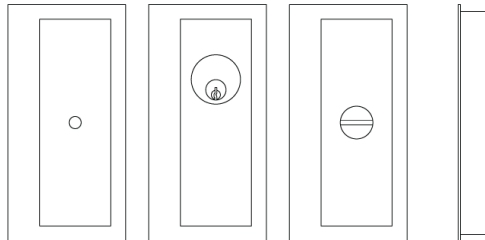

## N° 6001 SW

The N° 6001 SW modern recessed pull reflects the minimalist, rectilinear aesthetic developed in architecture and interior design during the middle of the 20th century. Designed for use with swinging doors, it can be ordered with or without a thumbturn, emergency release, or cylinder. The pull can also be custom ordered in different dimensions. All Nanz plated and patinated finishes are available.

|             |         |        |        |        |       |
|-------------|---------|--------|--------|--------|-------|
| Height:     | 3-1/2"  | 4-1/2" | 5-5/8" | 6-1/2" | 7"    |
| Width:      | 2"      | 2-3/4" | 2-7/8" | 3-1/4" | 5"    |
| Projection: | 1/16"   | 1/6"   | 1/6"   | 1/16"  | 1/16" |
| Depth:      | 11/16"  | 11/16" | 11/16" | 11/16" |       |
| Collection: | Minimal |        |        |        |       |