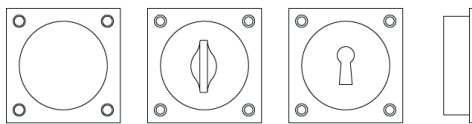

N° 6041

The No 6041 is a recessed pull most often used for sliding or pocket doors to dressing rooms and bathrooms. The No 6041 can also be provided with thumbturn or a keyhole cutout. The face has four exposed screws. All plated and patinated finishes are available.

Height: 2"

Width: 2"

Projection: 1/8"

Depth: 1/2"