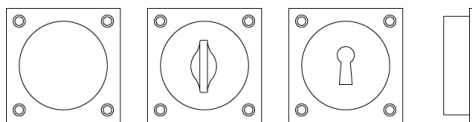

## N° 6041T

The N° 6041T is a recessed thumbturn most often used for sliding or pocket doors to dressing rooms and bathrooms. The thumbturn can operate a deadbolt and the surrounding recess can be used to slide the door in either direction. The N° 6041 can also be provided as a recessed pull or with a keyhole cutout. The face has four exposed screws. All plated and patinated [finishes](#) are available.

Height: 2"  
 Width: 2"  
 Projection: 1/8"  
 Depth: 1/2"