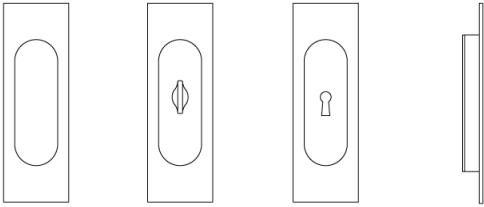

N° 6050

The No 6050 modern recessed pull is designed to operate pocket doors, and is often specified with the Nanz [No 7611](#) edge pull. It can be ordered with a thumbturn (No 6050T) or keyhole (No 6050K) for use with the Nanz [No 7621](#) privacy pocket door lock. All plated and patinated finishes are available.

Height: 5-1/2"
Width: 1-7/8"
Projection: 1/8"
Depth: 1/2"
Collection: Minimal

NEW YORK BOSTON CHICAGO MIAMI LOS ANGELES SAN FRANCISCO LONDON

THE NANZ COMPANY 121 VARICK STREET NEW YORK NY 10013 212 367 7000 NANZ.COM