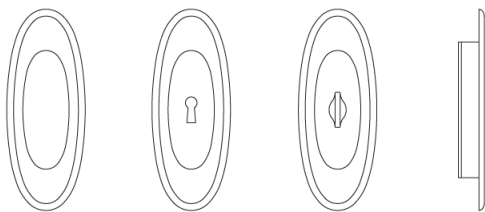

Nº 6207

The classical, restrained No 6207 oval recessed pull with stepped ovolo edge, based on an early 20th-century design, is suitable for both traditional and contemporary interiors. The back plate can be ordered with a thumbturn or a keyhole cutout. The larger sizes are typically used for full size pocket doors and the smallest pull can be mounted horizontally as a sash lift. All Nanz plated and patinated finishes are available.

Height:	6-1/2"	5-1/2"	4-1/8"
Width:	2-1/2"	2-1/4"	1-5/8"
Projection:	3/16"	3/16"	3/16"
Depth:	1/2"	1/2"	1/2"