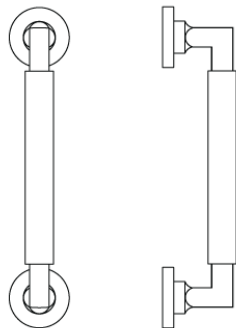

N° 6901W

The No 6901W surface-mounted pull, based on our popular Bauhaus lever, embodies the geometric ideals of the modernist school. A cylindrical wooden handle is offset by square posts with a 90 degree return, which then transition again to a round base. All Nanz plated and patinated finishes are available.  
81693

Center-to-Center: 7-1/2" 10" 18" 20" 26" 30"

Projection: 2-1/8" 2-1/8" 2-1/8" 2-1/8" 2-1/8" 2-1/8"

Collection: Bauhaus