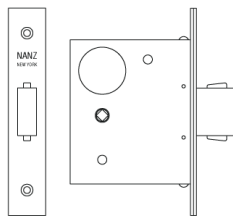

### N° 7641

The No 7641 full mortise auxiliary bolt is designed specifically to secure pocket doors. It can be configured to operate cylinder-by-cylinder, cylinder-by-thumbturn, or thumbturn-by-emergency release. When ordering, specify a backset of 2-1/2", 2-3/4", 3-3/4", 5", or 6". All Nanz plated and patinated finishes are available.

80763

Height: 5-1/2"

Width: 1"

NEW YORK BOSTON CHICAGO MIAMI LOS ANGELES SAN FRANCISCO LONDON

THE NANZ COMPANY 121 VARICK STREET NEW YORK NY 10013 212 367 7000 NANZ.COM