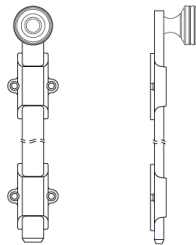

N° 7958 011

The N° 7958 011 surface bolt is typically used on the passive leaf of a double door at top and bottom. The bolt, with a French bulls-eye knob, provides a decorative element, suitable for a variety of periods and styles. It can be used in conjunction with the N° 7951 cremone bolt or a mortise lock on the active leaf. All Nanz plated and patinated [finishes](#) are available.

Length: 8" 12" 18" 24"

Collection: The Drum