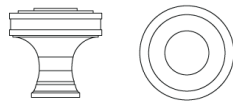

N° 8382

Balanced concentric circles form the face of the No 8382 Deco cabinet knob. The body of the drum-shaped knob has a wide recessed step. An optional rosette is available at an additional cost. It is available in four sizes and in all Nanz plated and patinated [finishes](#).

Diameter: 3/4" 1" 1-1/4" 1-1/2"

Projection: 3/4" 1" 1-1/4" 1-1/2"

Collection: Art Deco