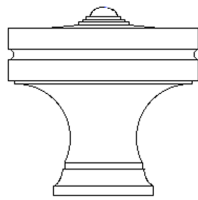

N°8128

The No 8128 cabinet knob, a stylish conflation of modern minimalism and traditional ornament, recalls the drum-shaped knobs of the turn of the 20th century. A cove rings the straight sides, and the face rises in a shallow cone. All Nanz plated and patinated [finishes](#) are available.

Diameter: 3/4" 1" 1-1/4" 1-1/2" 1-3/4"

Projection: 3/4" 1" 1-1/4" 1-1/2" 1-3/4"